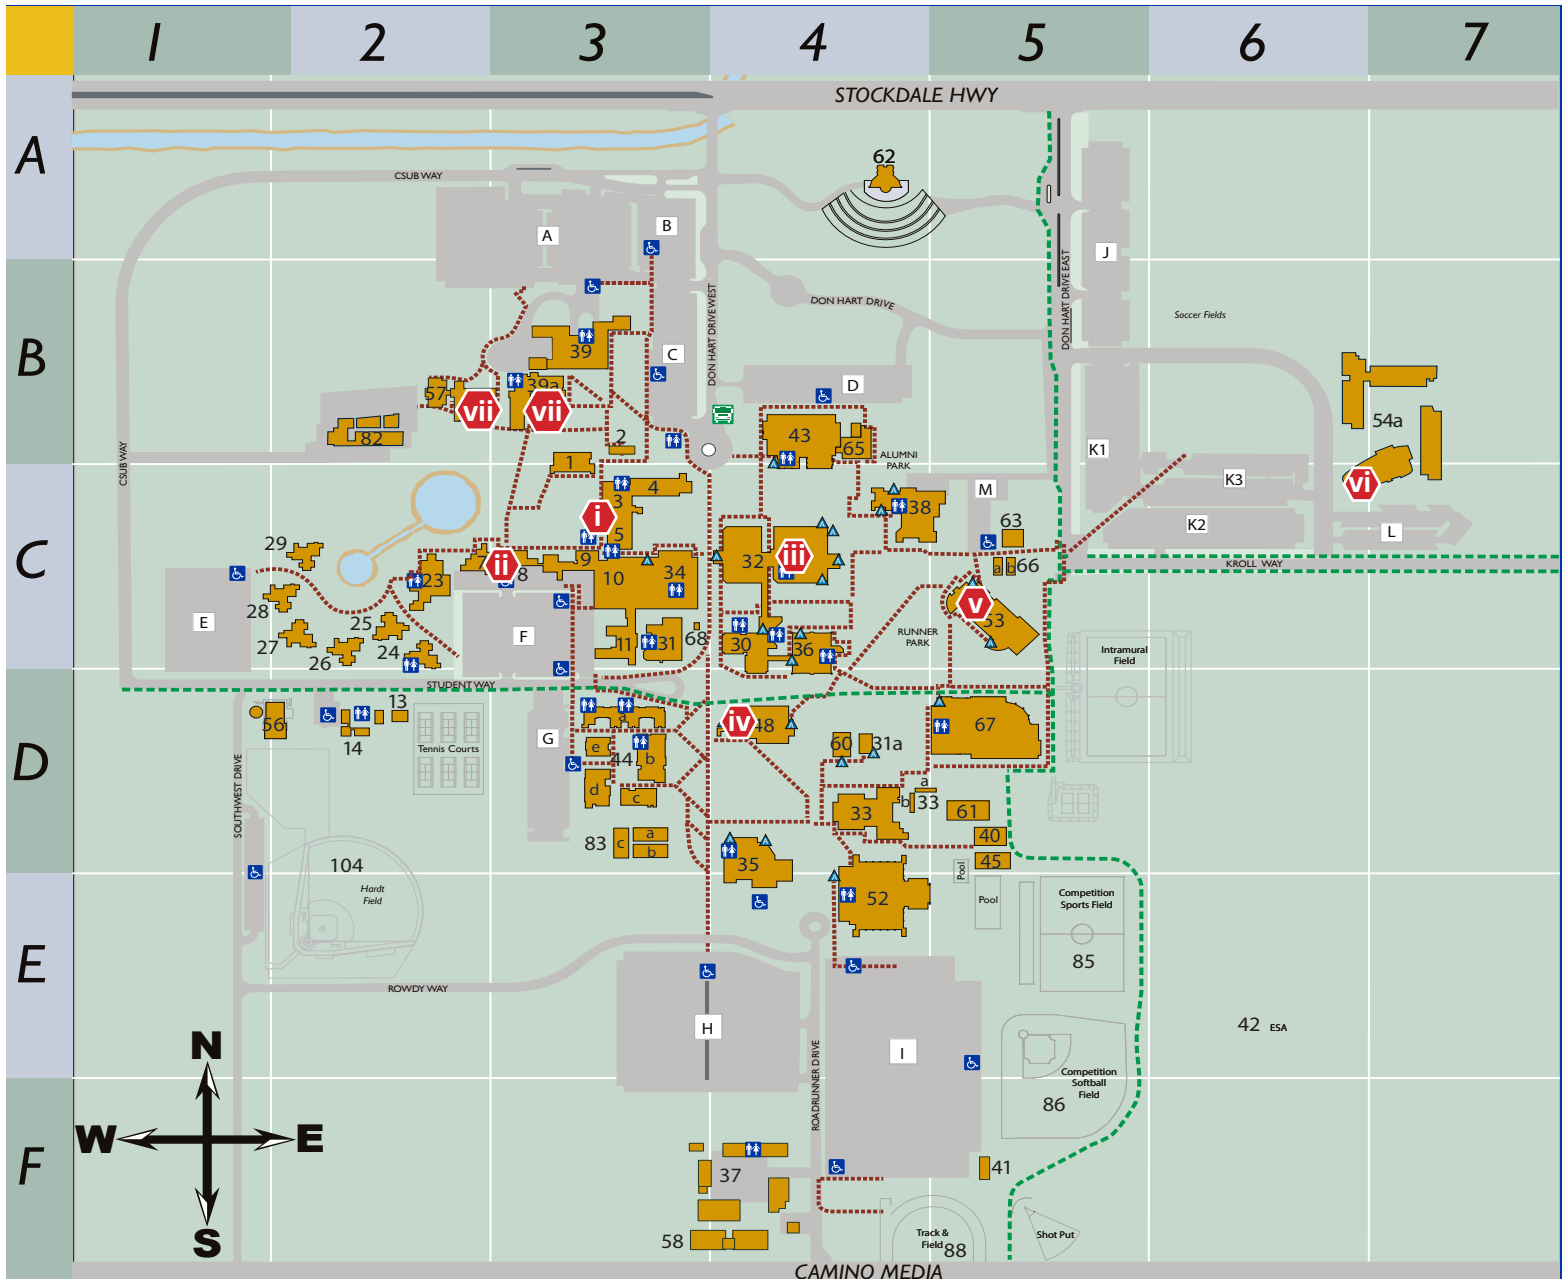

Campus Posting Areas

Area Descriptions

- i. Administration East- two (2) Wooden boards on west wall
- ii. Wooden board between Administration West and University Advancement
- iii. Dorothy Donahue Hall (DDH) bulletin boards that are not assigned to a recognized student organization (the recognized student organization may post on its assigned own boards)
- iv. Science III-Outdoor bulletin board
- v. Student Union- two (2) bulletin boards near restroom and the front desk
- vi. Housing - posting area in Community Building
- vii. Departmental Bulletin Boards/Mailrooms
 - 1. Humanities Office Building, inside next to elevator
 - 2. Music Building – Bulletin board next to main lobby